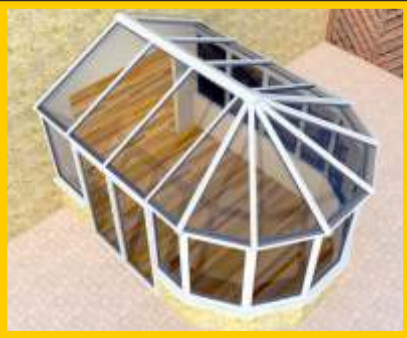

Our roofs can be glazed with polycarbonate sheeting or double glazed glass sealed units. The slim unobtrusive frames give you an elegant and aesthetically pleasing roof that can be polyester powder coated in almost any colour you desire.

Orangeries, Conservatories & Winter Gardens

An extension with an aluminium roof and large area of glass is a great way to open up your home to the outside - offering maximum daylight and a useful expansion of your living space.

All ABD products are manufactured in the UK.

Suitable for Commercial Roofs

Suitable for Residential Roofs

Bespoke Designs Possible

Roofs Available With Upstands

Winter Gardens & Orangeries

Victorian with 3, 5 or 7 Facets